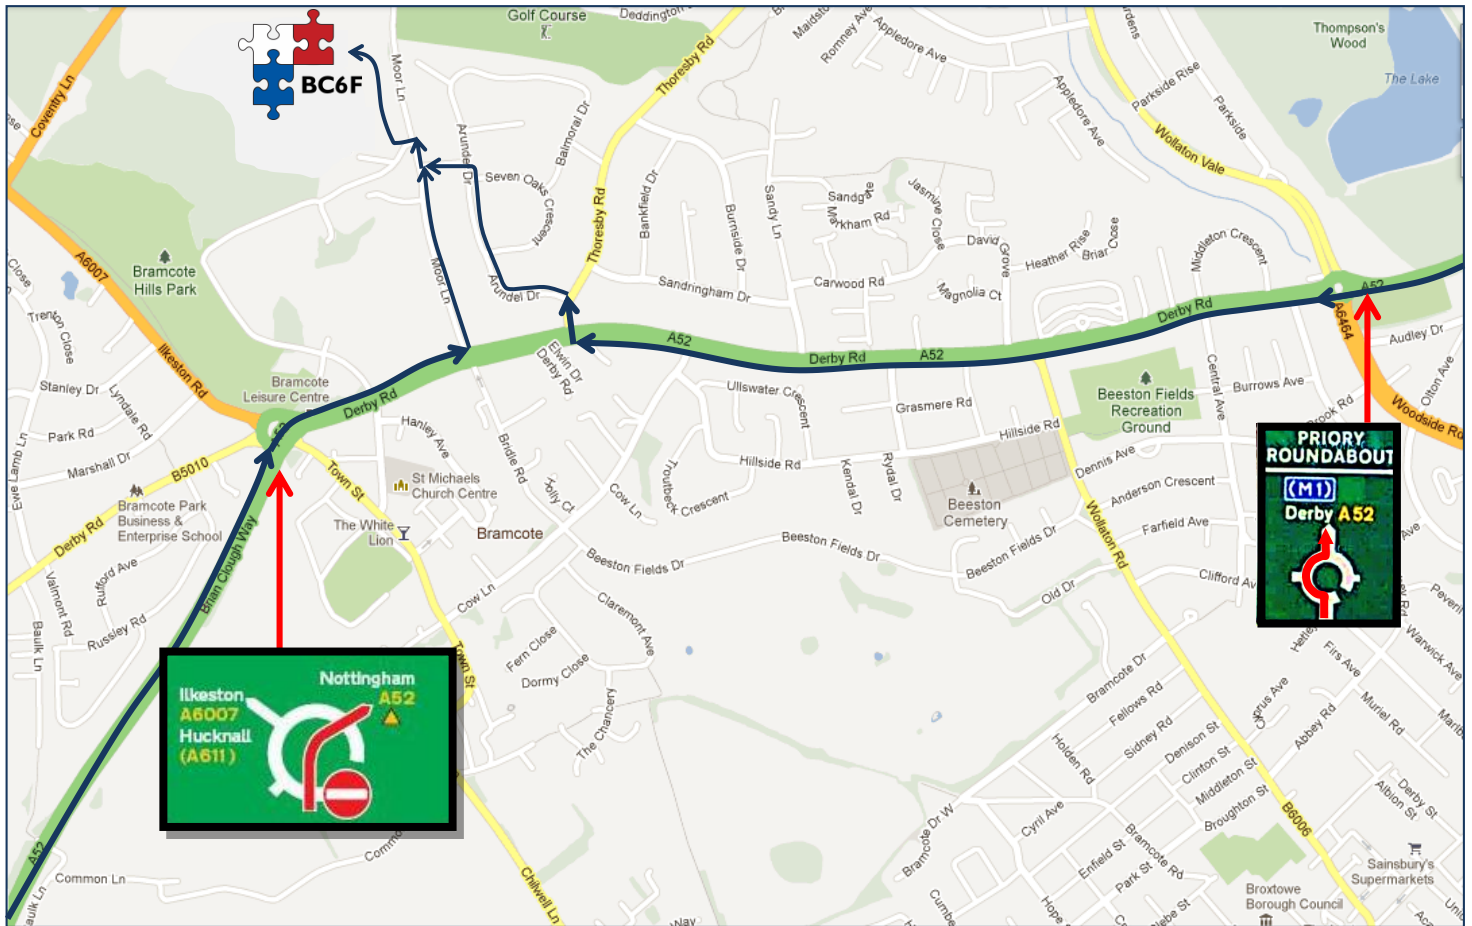

The nearest railway station is Beeston (BEE).
 From here our college is just a 5 minute taxi ride away.

For bus information and timetables please visit:
www.triptimes.co.uk
www.traveline.org.uk

From the A52 (From M1 Junction 25/Derby direction)

Follow the A52 towards Nottingham until you reach Bramcote Roundabout. At this roundabout go straight across, continuing on the A52. A short distance after the roundabout turn left at the traffic lights onto Moor Lane. Follow this road past the primary school and continue past Deans Croft, then shortly after turn left through our gates and then right onto our drive. Continue up the hill to the main car park.

From the A52 (From Nottingham direction)

Follow the A52, going straight on through the traffic lights at the junction for Beeston. Continue to the next set of traffic lights and turn right onto Thoresby Road. Take the first turning left onto Arundel Drive, and follow this through a housing estate. Turn left onto Deans Croft, and then at the end of this road turn right onto Moor Lane. Shortly after this junction, turn left through our gates and then right onto our drive. Continue up the hill to the main car park.

A note when leaving the site if heading towards M1 Junction 25/Derby direction

There is no right turn from Moor Lane onto the A52 towards Bramcote Roundabout. Please turn left onto Deans Croft, right onto Arundel Drive, and right onto Thoresby road to reach the junction with the A52.